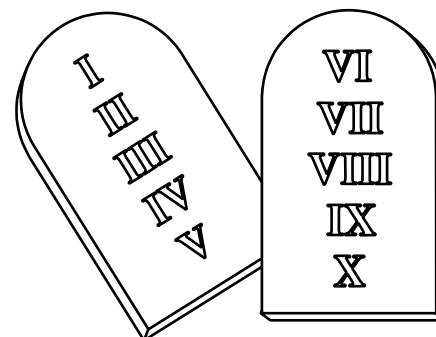

# Jesse Tree Symbols - Second Week of Advent

Second Monday of Advent  
Genesis 37: 1 - 36

Second Sunday of Advent  
Isaiah 9: 2 - 7

Second Tuesday of Advent  
Exodus 20: 1 - 17

Second Friday of Advent  
I Samuel 16: 14 - 23