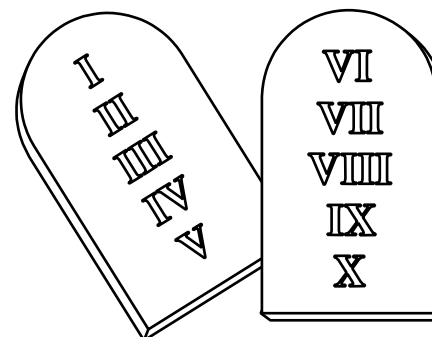

# Jesse Tree Symbols - Second Week of Advent

Second Monday of Advent  
Genesis 37: 1 - 36

Second Sunday of Advent  
Isaiah 9: 2 - 7

Second Tuesday of Advent  
Exodus 20: 1 - 17

Second Friday of Advent  
I Samuel 16: 14 - 23